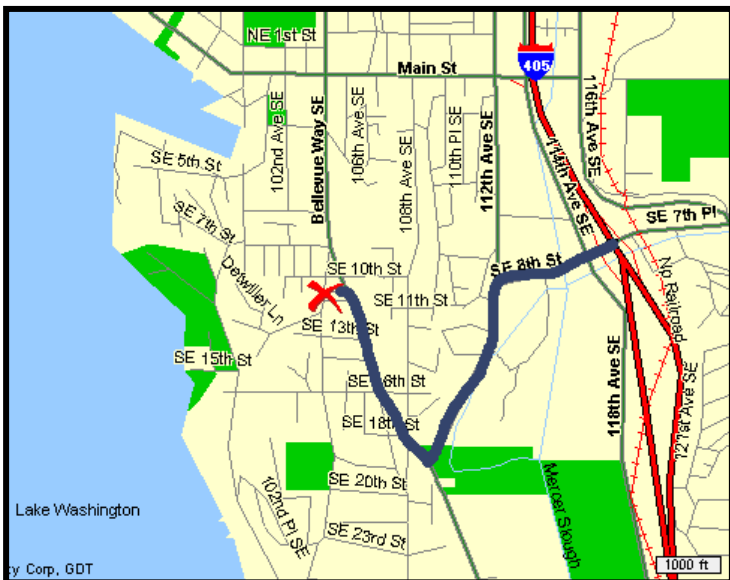

Map and Driving Directions : **From the North Seattle area:** Take I-5 South to 520 East to I-405 South to SE 8th St Exit, Turn right onto SE 8th, Turn left onto 112th Ave SE, Turn right onto Bellevue Way. From Bellevue Way, go to SE 11th St which is south of downtown Bellevue, Turn West onto SE 11th St; **Bellevue Church of Christ** will be on your left. **From South:** Take I-5 North or SR167 North to I-405 North, Take I-405 North to the SE 8th Exit, Turn left onto SE 8th, Turn left onto 112th Ave SE, Turn right onto Bellevue Way, Turn left onto SE 11th St, Bellevue **Church of Christ** will be on your left.
Link to Church Website: <http://www.bellevuechurchofchrist.org/maps/directionsbellevue.htm>