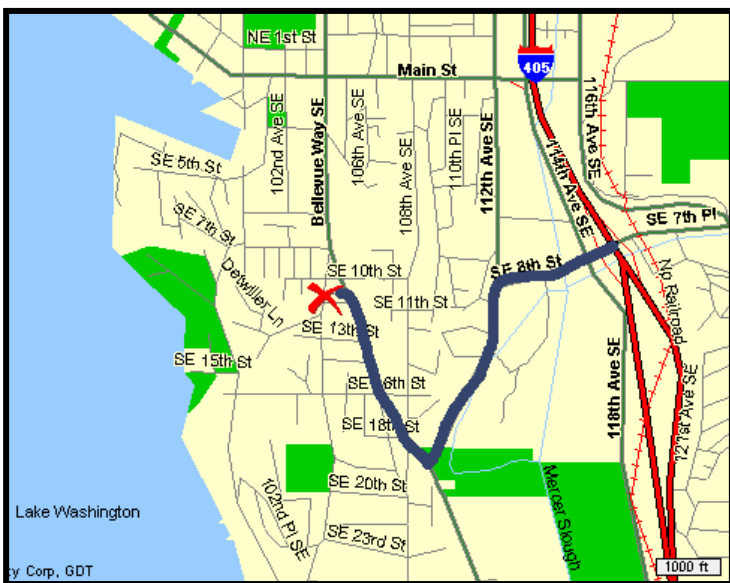

Map and Driving Directions : **From the North Seattle area:** Take I-5 South to 520 East to I-405 South to SE 8th St Exit, Turn right onto SE 8th, Turn left onto 112th Ave SE, Turn right onto Bellevue Way. From Bellevue Way, go to SE 11th St which is south of downtown Bellevue, Turn West onto SE 11th St; **Bellevue Church of Christ** will be on your left. **From South:** Take I-5 North or SR167 North to I-405 North, Take I-405 North to the SE 8th Exit, Turn left onto SE 8th, Turn left onto 112th Ave SE, Turn right onto Bellevue Way, Turn left onto SE 11th St, Bellevue **Church of Christ** will be on your left.
Link to Church Website: <http://www.bellevuechurchofchrist.org/maps/directionsbellevue.htm>