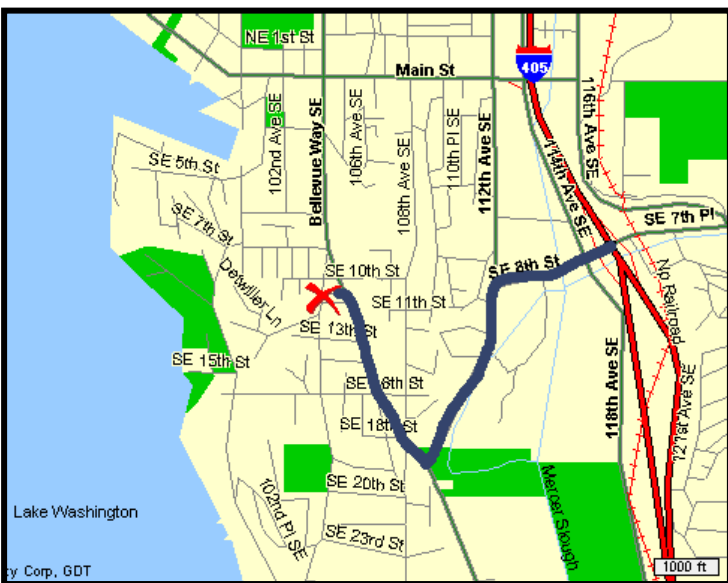

Map and Driving Directions : From the North Seattle area: Take I-5 South to 520 East to I-405 South to SE 8th St Exit, Turn right onto SE 8th, Turn left onto 112th Ave SE, Turn right onto Bellevue Way. From Bellevue Way, go to SE 11th St which is south of downtown Bellevue, Turn West onto SE 11th St; **Bellevue Church of Christ** will be on your left. **From South:** Take I-5 North or SR167 North to I-405 North, Take I-405 North to the SE 8th Exit, Turn left onto SE 8th, Turn left onto 112th Ave SE, Turn right onto Bellevue Way, Turn left onto SE 11th St, Bellevue **Church of Christ** will be on your left.
Link to Church Website: <http://www.bellevuechurchofchrist.org/maps/directionsbellevue.htm>